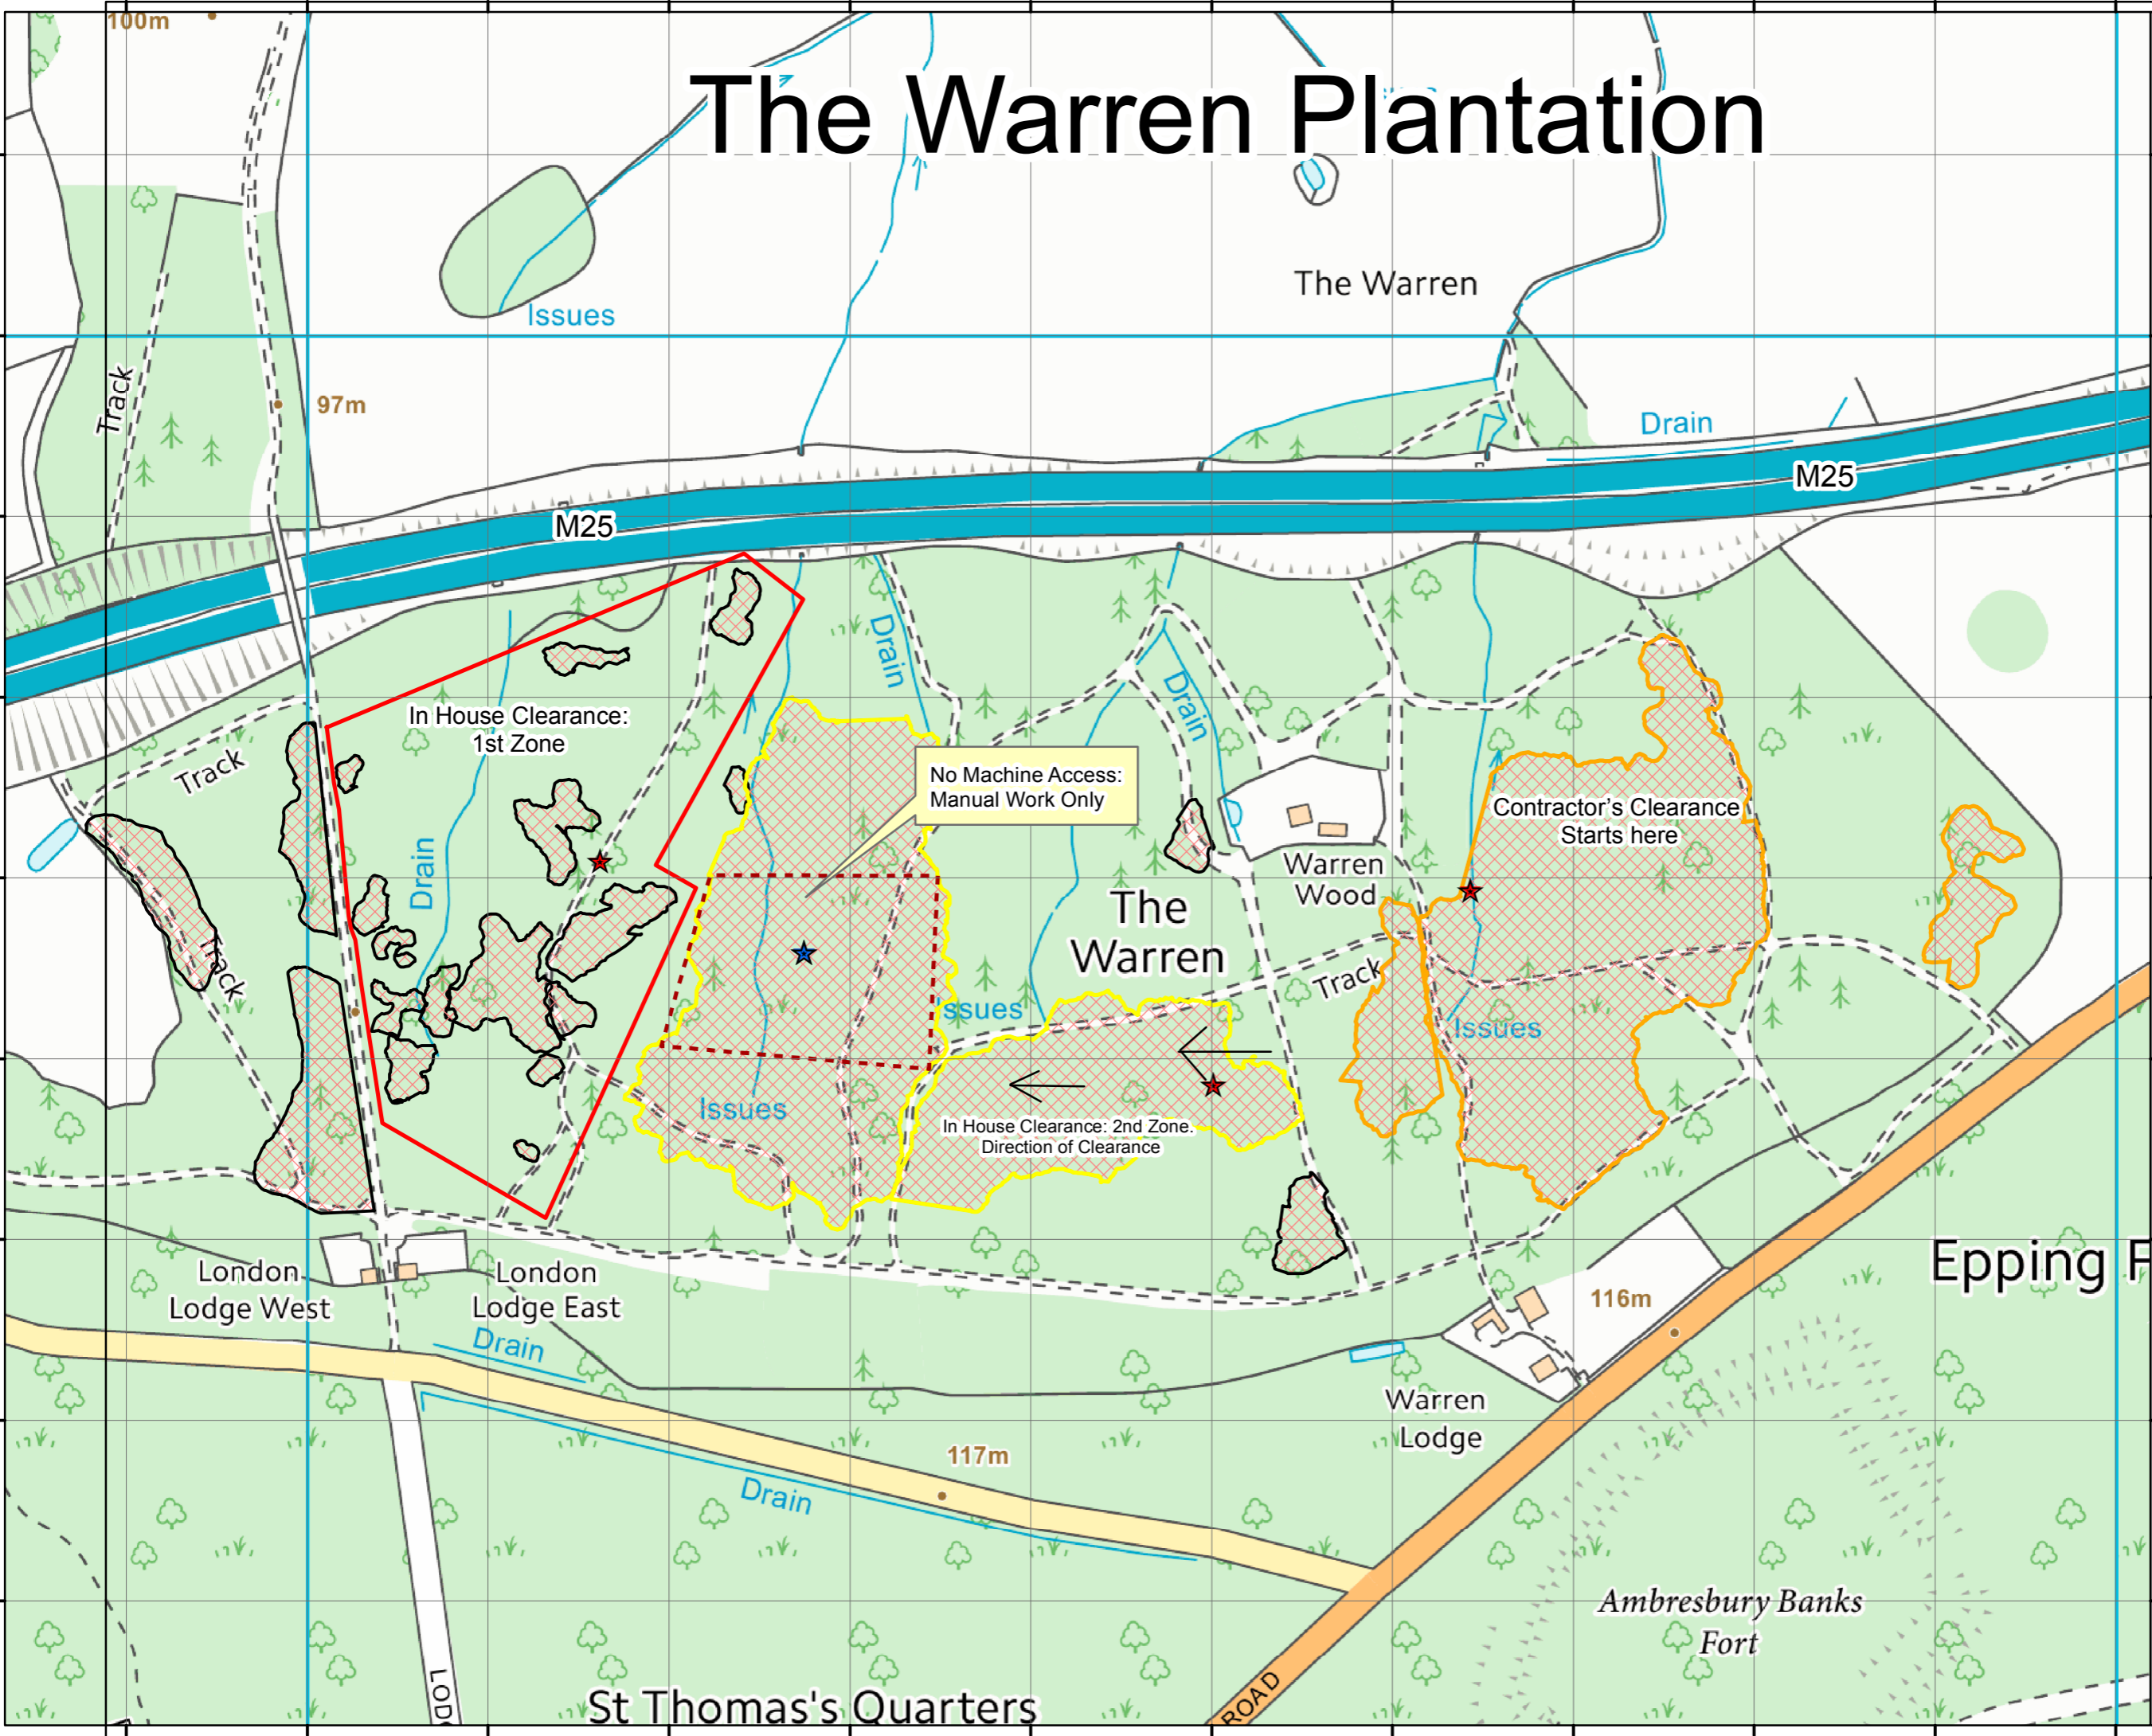

The Warren Plantation

Rhododendron Clearance Zones and Infected Plants

Legend

- In House Clearance Zone: 1st
- In House Clearance Zone: 2nd
- Contractor's Clearance Zone: 1st
- ★ Confirmed Rhododendron Infected Plants
- Rhododendron Areas
- No Machine Access

Created by:
GIS Officer

Date Created:
19 Dec 2016

© Crown copyright and database rights 2016
OS 100023243
Geoinformation Group 2013.